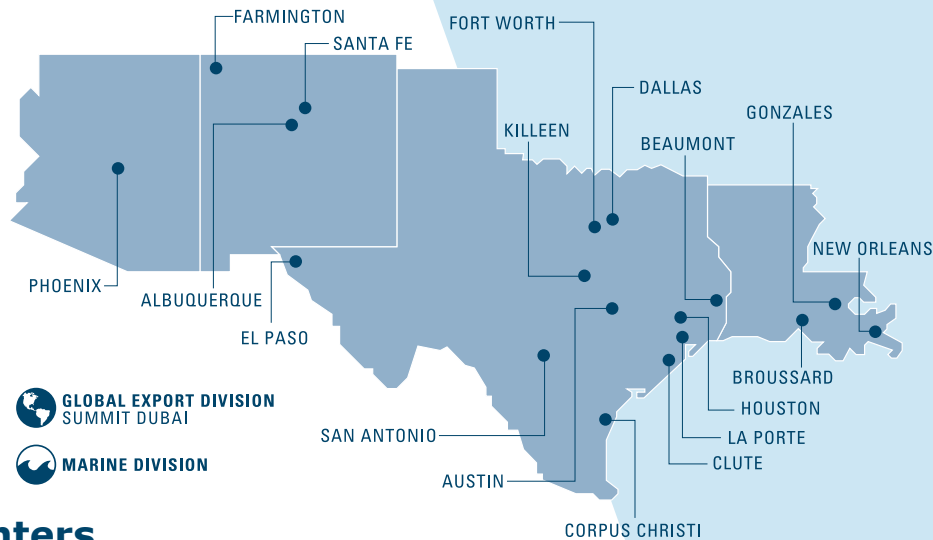

Convenient Locations

A regional distributor with a global reach.

Headquartered in Albuquerque, New Mexico, Summit operates service centers across four states, a marine division, a global export division and a sales office in Dubai, UAE. Our locations support each other with inventory requirements, including emergency needs during hurricane season in the Gulf Coast region.

Service Centers

ARIZONA

Phoenix

205 South 29th St. 85034
602.267.1000

LOUISIANA

Broussard

103 Park Center St. 70518
337.837.3041

Gonzales

500 North Beach St. 76111
817.831.4500

Houston

8718 W. Little York Rd #100
77040
713.230.6300

Killeen

5003 S. Fort Hood St.
76542-4808
254.634.2200

La Porte

2202 S. Battleground Rd.
77571
281.241.2000

San Antonio