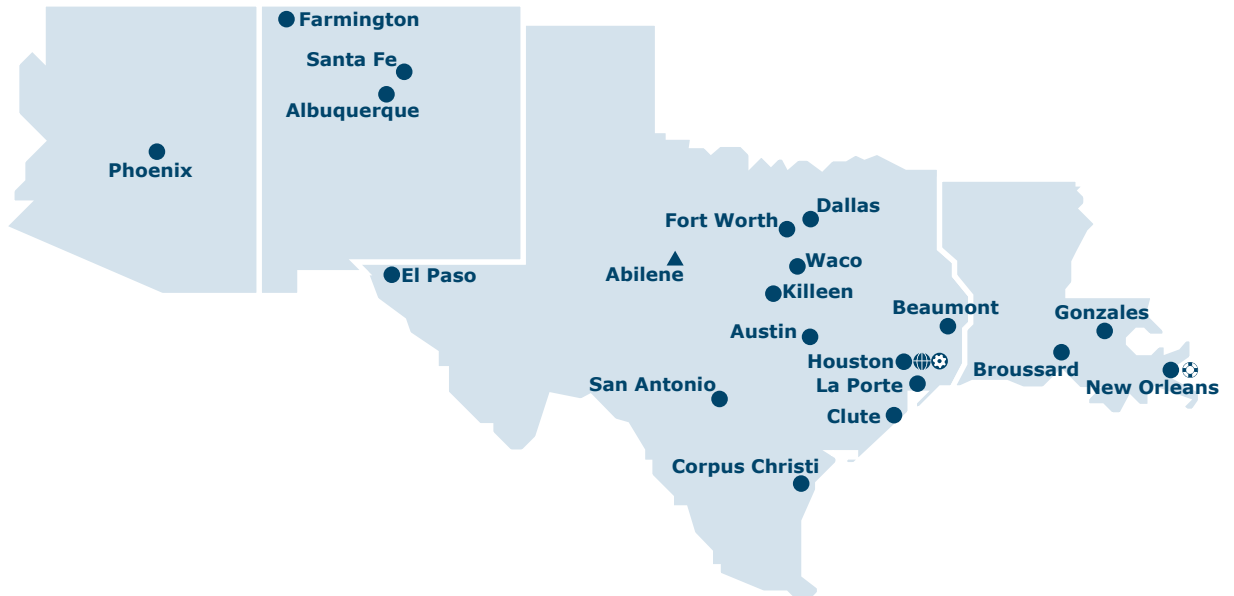

U.S. Operations

- Summit Service Center
- ▲ Summit Sales Office
- 🌐 Global Export Division
- 🌊 Marine Division
- ⚙️ EP&C Division

ARIZONA

● **Phoenix**
205 South 29th Street
Phoenix, AZ 85034
T: 602.267.1000 F: 602.275.4273
Toll Free: 800.821.5743
Tucson: 520.321.4400
SC Leader: [Craig Rusk](#)